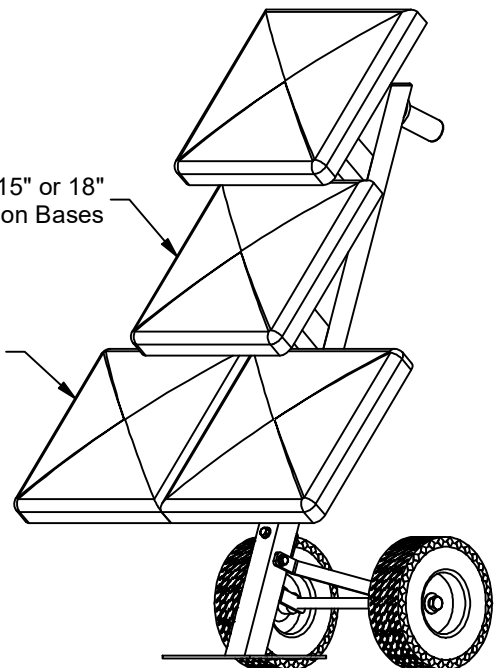

Base Cart Installation:

Step 1: Insert the Double Base Cart Adapter into bottom peg of the Professional Base Cart, secure with both Set Screws as shown in Detail A.

DETAIL A

Fits Standard 15" or 18" Stancion Bases

Fits 15" Double First Stancion Base

ITEM	QTY	PART #	DESCRIPTION
1	1	BCART-DBA	Double Base Cart Adapter
2	2	HS286	3/8-16 x 1 HEX CAP SCREW-ZP-GrNC