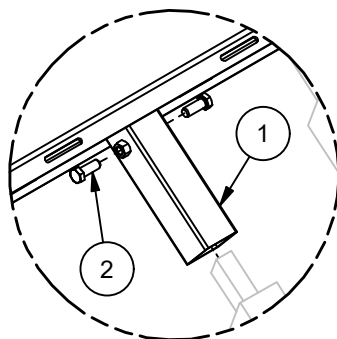

Double Base Cart Adapter

Double Base Adapter converts the standard StackMaster Base Cart into a double Stackmaster Base Cart. Adapter includes heavy duty steel bracket and dual set screws to lock into position. Adapter also includes additional holes to store the anchor plugs (BB-PLUG or BB-BLBP) and base dig-out tool when bases are installed in the field. Compatible with Jaypro Sports StackMaster BBBCART only.

Annual Maintenance / Inspection:

1. Confirm all components / hardware are present and in good working order. Inspect all bolted connections for tightness and replace any missing hardware or components.
2. Inspect all parts for any defects and/or damage. Should any defects or damage exist, contact Jaypro Sports and be prepared to send photos of the part in question. Do not use the unit until proper review and assessment is complete.

Unpack & Verification:

Please refer to the parts list below for the specific model number and confirm all parts are present and accounted for. Report any missing and/or damaged parts to Jaypro Sports immediately before assembly. Be prepared to provide photos of the packaging.

Base Cart Installation:

Step 1: Insert the Double Base Cart Adapter into bottom peg of the Professional Base Cart, secure with both Set Screws as shown in Detail A.

DETAIL A

Fits Standard 15" or 18" Stancion Bases

Fits 15" Double First Stancion Base