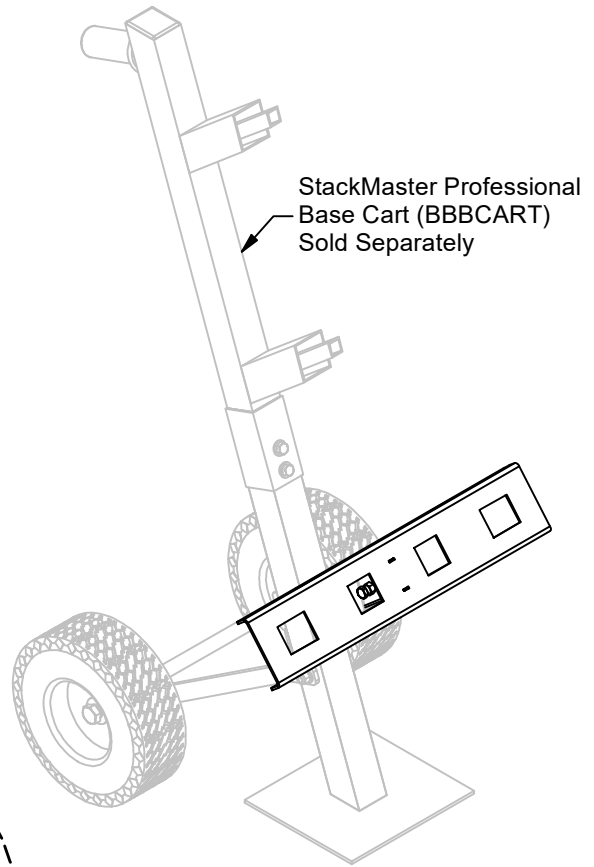

Double Base Adapter converts the standard StackMaster Base Cart into a double Stackmaster Base Cart. Adapter includes heavy duty steel bracket and dual set screws to lock into position. Adapter also includes additional holes to store the anchor plugs (BB-PLUG or BB-BLBP) and base dig-out tool when bases are installed in the field. Compatible with Jaypro Sports StackMaster BBBCART only.

Annual Maintenance / Inspection:

1. Confirm all components / hardware are present and in good working order. Inspect all bolted connections for tightness and replace any missing hardware or components.
2. Inspect all parts for any defects and/or damage. Should any defects or damage exist, contact Jaypro Sports and be prepared to send photos of the part in question. Do not use the unit until proper review and assessment is complete.

Base Cart Installation:

Step 1: Insert the Double Base Cart Adapter into bottom peg of the Professional Base Cart, secure with both Set Screws as shown in Detail A.

DETAIL A

Fits Standard 15" or 18" Stancion Bases

Fits 15" Double First Stancion Base

ITEM	QTY	PART #	DESCRIPTION
1	1	BCART-DBA	Double Base Cart Adapter
2	2	HS286	3/8-16 x 1 HEX CAP SCREW-ZP-GrNC