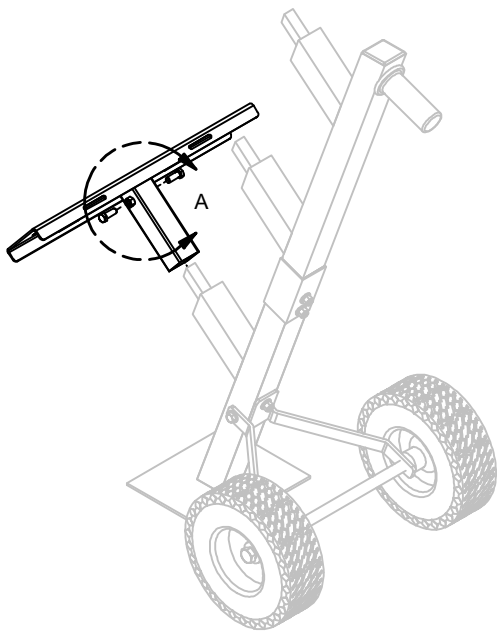

Double Base Adapter converts the standard StackMaster Base Cart into a double Stackmaster Base Cart. Adapter includes heavy duty steel bracket and dual set screws to lock into position. Adapter also includes additional holes to store the anchor plugs (BB-PLUG or BB-BLBP) and base dig-out tool when bases are installed in the field. Compatible with Jaypro Sports StackMaster BBBCART only.

Annual Maintenance / Inspection:

1. Confirm all components / hardware are present and in good working order. Inspect all bolted connections for tightness and replace any missing hardware or components.
2. Inspect all parts for any defects and/or damage. Should any defects or damage exist, contact Jaypro Sports and be prepared to send photos of the part in question. Do not use the unit until proper review and assessment is complete.

Base Cart Installation:

Step 1: Insert the Double Base Cart Adapter into bottom peg of the Professional Base Cart, secure with both Set Screws as shown in Detail A.

DETAIL A

Fits Standard 15" or 18" Stancion Bases