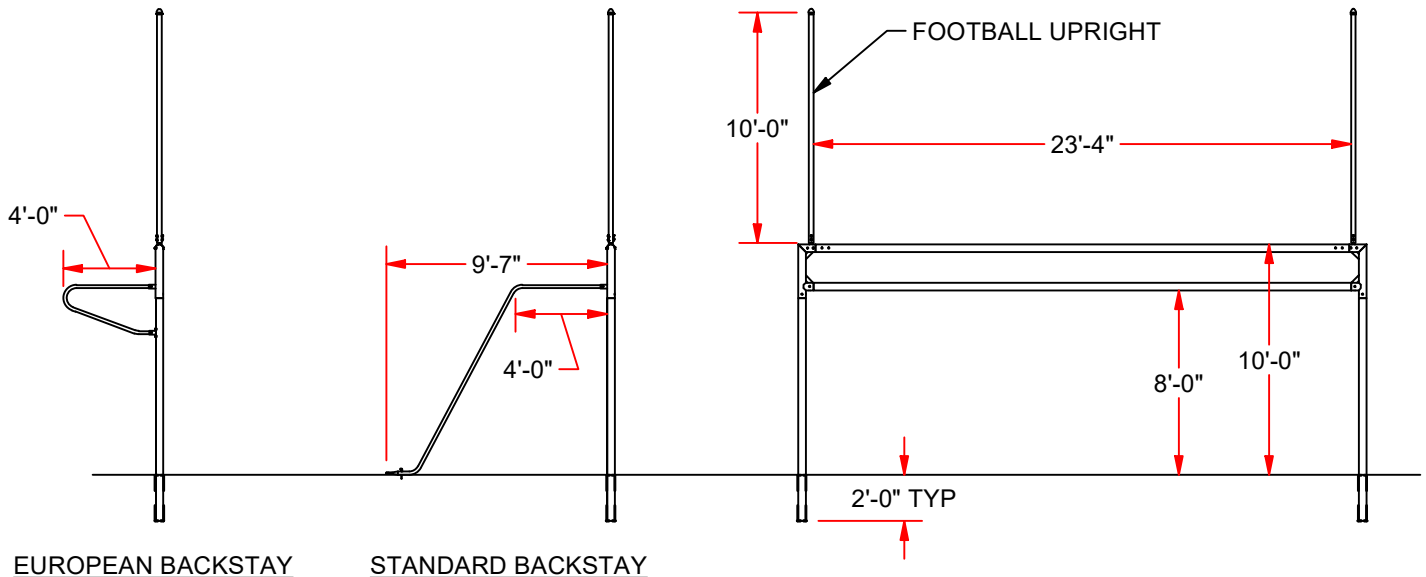

# FBSC-240 / FBSC-240EB

4" O.D. ROUND  
EXTRUDED ALUMINUM

**FEATURES:**

- 8' x 24' x 10' x 4' (SOCCER GOAL DIMENSIONS)
- 23'-4" x 10' (HIGH SCHOOL FOOTBALL DIMENSIONS)
- MAIN SOCCER UPRIGHTS & CROSSBAR ARE 4" O.D. ROUND EXTRUDED ALUMINUM.
- FEATURING OUR EASY TRACK NET ATTACHMENT SYSTEM.
- REINFORCED CORNERS FOR EXTRA STRENGTH & DURABILITY.
- REMOVABLE SOCCER BACKSTAYS ARE 2" O.D.
- 10" LONG TOP FOOTBALL UPRIGHTS ARE 2-3/8" ALUMINUM.
- TOUGH POWDER COATED WHITE FINISH.
- MEETS NFSHSA & NCAA SPECIFICATIONS.
- DESIGNED FOR PERMANENT OR SEMI-PERMANENT INSTALLATION.
- OPTIONAL PADDING AND GROUND SLEEVES FOR SEMI-PERMANENT INSTALLATION. (AVAILABLE SEPARATELY)
- BACKSTAYS AVAILABLE IN EUROPEAN OR STANDARD WITH GROUND ANCHOR.