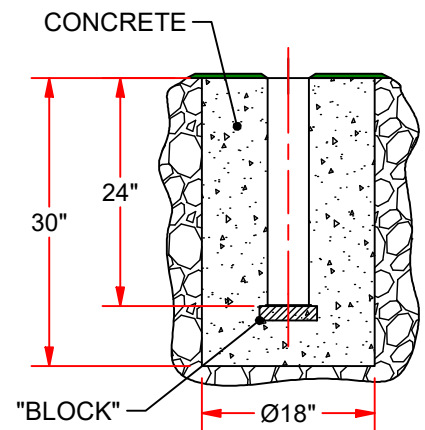

# FBSC-240 / FBSC-240EB

4" O.D. ROUND  
EXTRUDED ALUMINUM

**FEATURES:**

- 8' x 24' x 10' x 4' (SOCCER GOAL DIMENSIONS)
- 23'-4" x 10' (HIGH SCHOOL FOOTBALL DIMENSIONS)
- MAIN SOCCER UPRIGHTS & CROSSBAR ARE 4" O.D. ROUND EXTRUDED ALUMINUM.
- FEATURING OUR EASY TRACK NET ATTACHMENT SYSTEM.
- REINFORCED CORNERS FOR EXTRA STRENGTH & DURABILITY.
- REMOVABLE SOCCER BACKSTAYS ARE 2" O.D.
- 10" LONG TOP FOOTBALL UPRIGHTS ARE 2-3/8" ALUMINUM.
- TOUGH POWDER COATED WHITE FINISH.
- MEETS NFSHSA & NCAA SPECIFICATIONS.
- DESIGNED FOR PERMANENT OR SEMI-PERMANENT INSTALLATION.
- OPTIONAL PADDING AND GROUND SLEEVES FOR SEMI-PERMANENT INSTALLATION. (AVAILABLE SEPARATELY)
- BACKSTAYS AVAILABLE IN EUROPEAN OR STANDARD WITH GROUND ANCHOR.