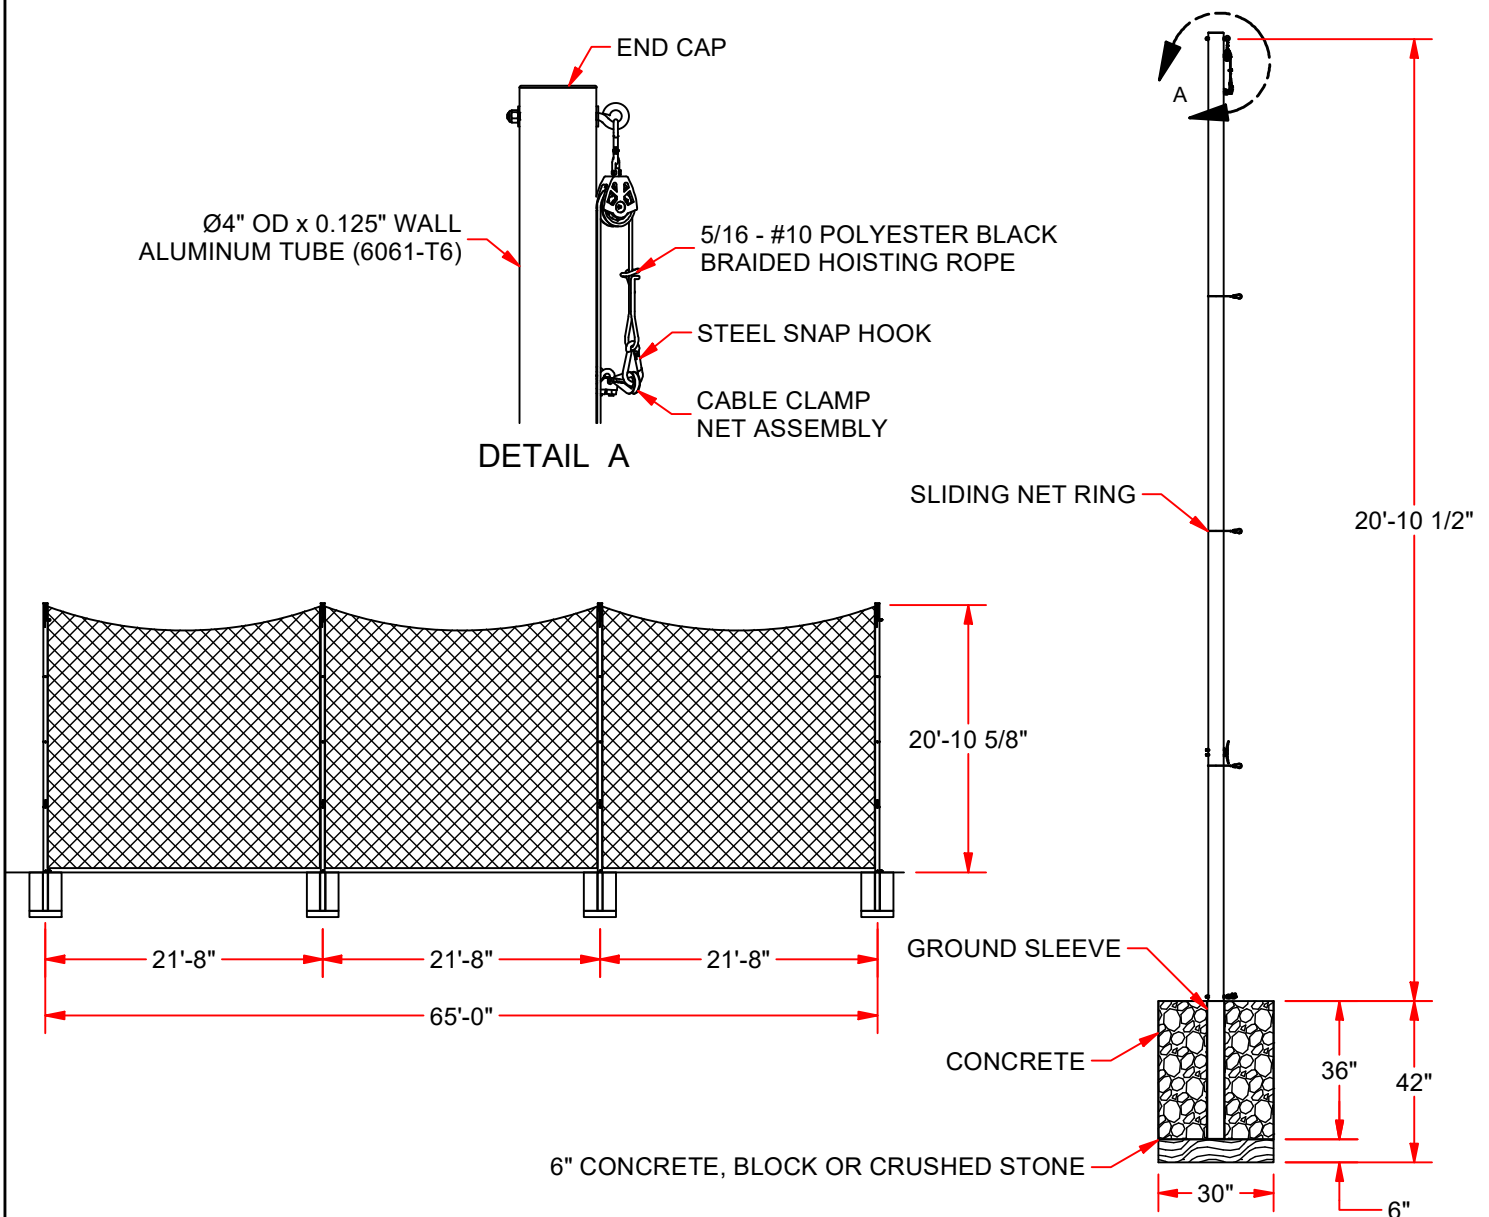

20 FTx 65 FT SOCCER BACKSTOP SYSTEM

FEATURES:

- * Ø4" O.D. x 0.125" WALL ALUMINUM TUBE (6061-T6)
- * POLES TO BE POWDER COAT BLACK
- * CORROSION RESISTANT HARDWARE
- * COMES WITH GROUND SLEEVE
- * GROUND SLEEVE COVER - OPTIONAL (P/N: FN-20-C)
- * 3-1/2", #36 KNOTTED BLACK NYLON SQ. MESH, UV TREATED, WITH 1/4" ROPE BORDER (STANDARD)

NOTE: THESE ARE SUGGESTED DIMENSIONS FOR AVERAGE SOIL CONDITIONS, CONSULT LOCAL BUILDING CODES.

FNSB-65

20 FT x 65 FT SOCCER BACKSTOP SYSTEM

© COPYRIGHT 2020 JAYPRO SPORTS, LLC. ALL RIGHTS RESERVED THIS PRINT IS THE PROPERTY OF JAYPRO SPORTS, LLC. AND MAY NOT BE REPRODUCED WITHOUT WRITTEN PERMISSION