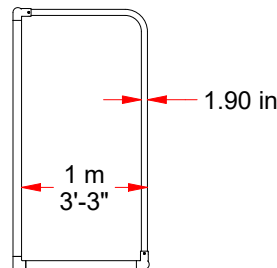

CHANNEL w/ NET CLIP