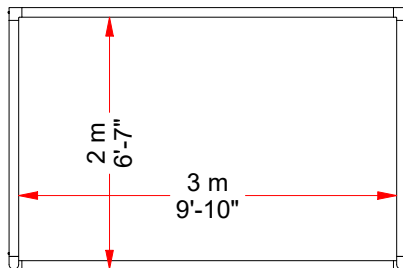

CHANNEL w/ NET CLIP