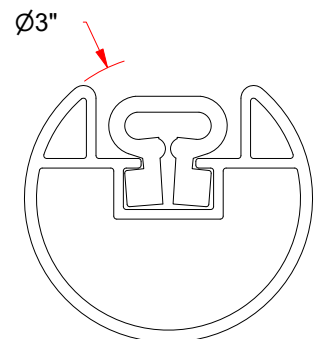

**FEATURES:**

- > OFFICIAL SIZE 2 m (6'-7") HIGH x 3 m (9'-10") WIDE x 1 m (3'-3") DEEP
- > GOAL FACE & BASE MADE OF 3" O.D. ROUND EXTRUDED ALUMINUM CHANNEL
- > BACKSTAYS 1-1/4" (1.66") ROUND HEAVY WALLED ALUMINUM TUBE
- > FULL GROUND BASE FRAME INCLUDES CHANNEL FOR COMPLETE NET ATTACHMENT
- > EASY TRACK™ NET ATTACHMENT SYSTEM WITH EXCLUSIVE FLUSH NET CLIPS
- > ENTIRE GOAL IS POWDER COATED WHITE
- > INCLUDES WHITE 4" SQUARE MESH POLYETHYLENE NET
- > ALL STAINLESS HARDWARE

**OPTION:**

- > 10" PNEUMATIC WHEEL KIT AVAILABLE FOR EASY TRANSPORT (NSGWK)
- > PERMANENT IN GROUND ANCHOR KIT (SGA-60)

CHANNEL w/ NET CLIP