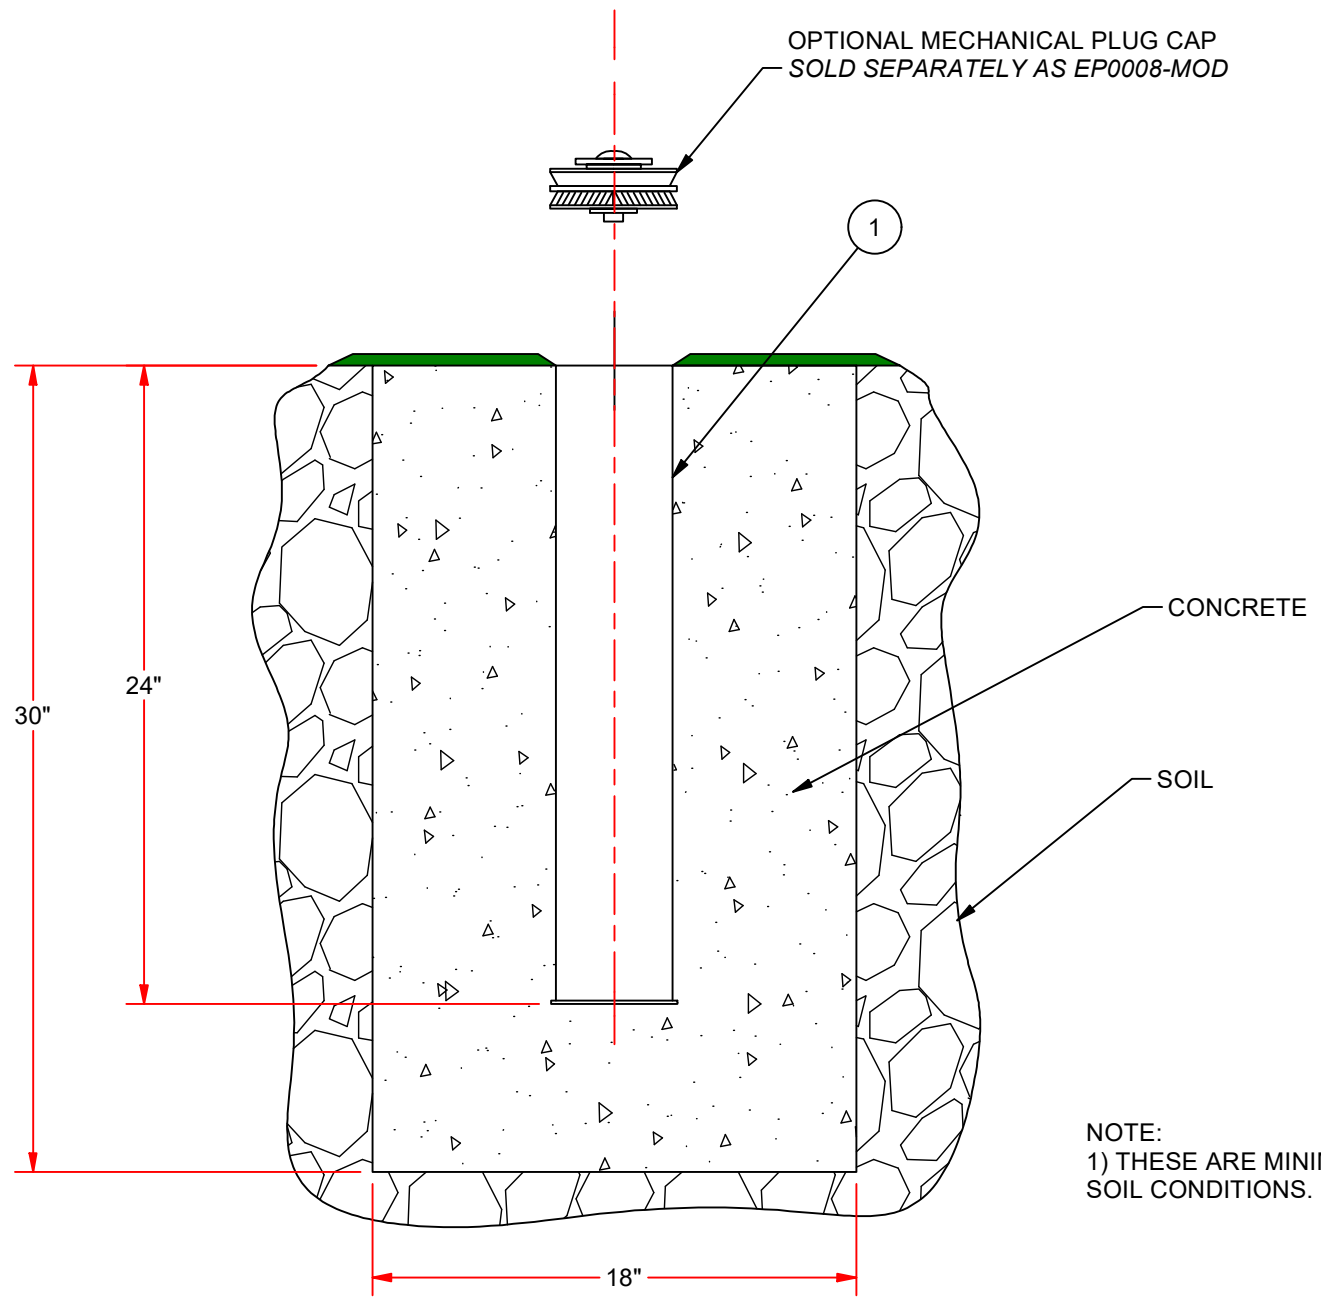

OPTIONAL MECHANICAL PLUG CAP
SOLD SEPARATELY AS EP0008-MOD

NOTE:
1) THESE ARE MINIMUM DIMENSIONS FOR AVERAGE
SOIL CONDITIONS.