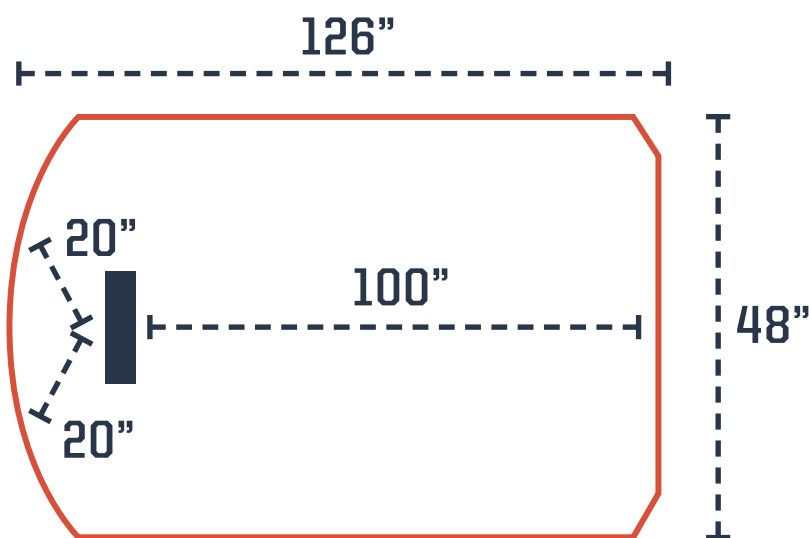

OFFICIAL CUT SHEET

1 PIECE STANDARD PRACTICE MOUND

800.315.8115
INFO@PORTOLITE.COM

ITEM 1150COLOR1PC

CATEGORY Game Mounds

**HIGH DENSITY
FOAM CORE**

**INCAPSULATED IN
SUPER LIGHT
WEIGHT FIBERGLASS**

COATED POLYUREA

Product Features

- Removable Pitch Pad
- Removable Rubber
- 100" in front of rubber

Product Specifications

Dimensions	10"H x 10'6"L x 4"W
Weight	120 lbs.
SpikeTek	Spikes prevents movement
Turf	Clay, Green, Tan, Red, Brown