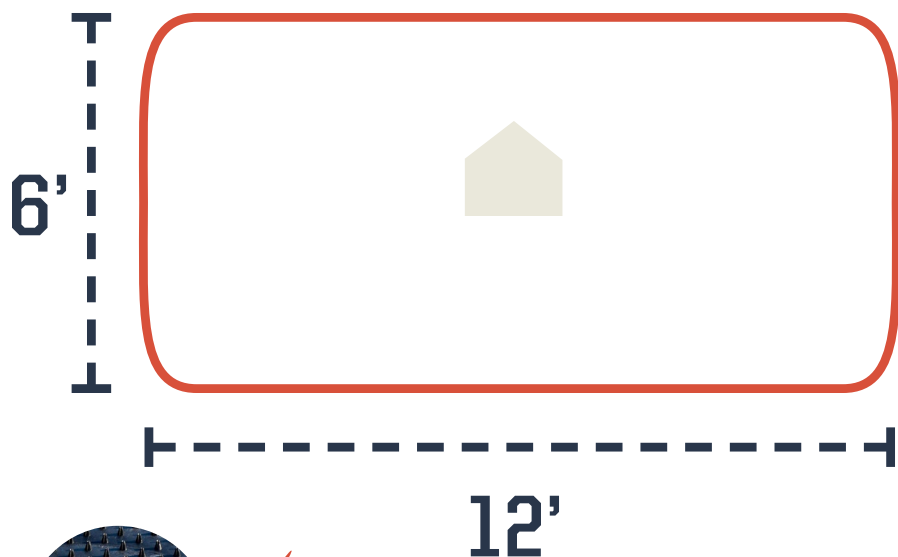

OFFICIAL CUT SHEET

FULL BATTERS MAT