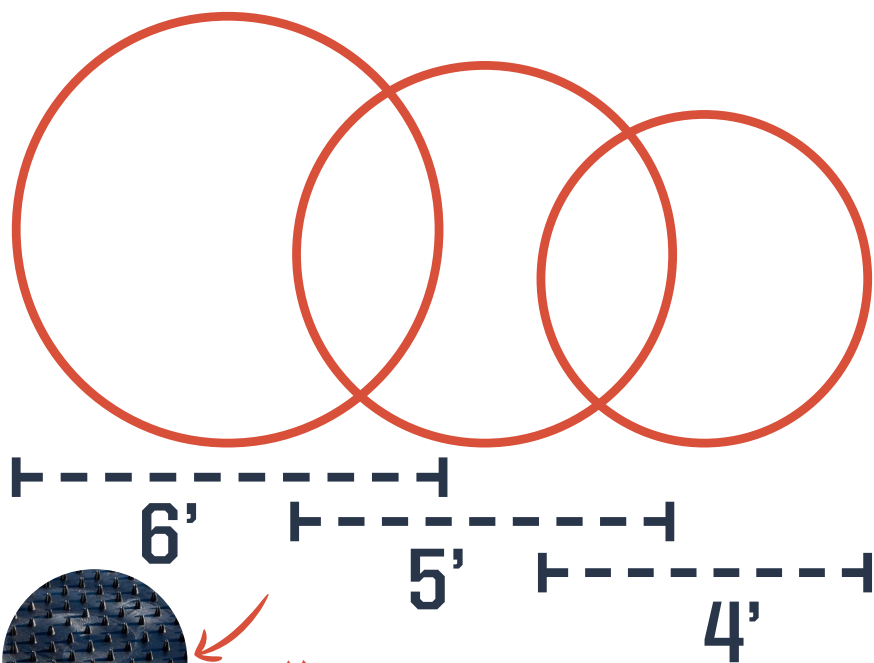

OFFICIAL CUT SHEET

ON DECK CIRCLES

800.315.8115
INFO@PORTOLITE.COM

ITEM ODC48COLOR
ODC60COLOR
ODC72COLOR

CATEGORY Field Accessories

 **SPIKETEK
ADDING STABILITY**

 **SLOPED EDGES**

 **INDUSTRIAL
STRENGTH TURF**

Product Features

Step into your power zone with the resilience and reliability of Portolite's SpikeTek On-Deck Circles. Approved for outdoor use, and available in various sizes, these on-deck circles are the pride of American craftsmanship.

- **Lightweight and easy to move**
- **Excellent foot traction Approved for outdoor use**

Product Specifications

Dimensions	4", 5", 6" Diameter
Weight	25lbs, 30lbs, 35lbs
SpikeTek	600+ Spikes
Turf	Clay, Green, Red, Brown, Tan, Blue, Fire Red